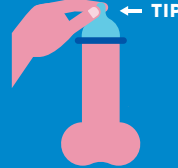

How to Put on a Condom

1

Open the package, being careful not to rip the condom.

2

Take note of the condom's position before it is unrolled. The rim should be on the outside.

3

Place the condom on the end of the erect penis. If uncircumcised, pull the foreskin back. Pinch the tip to release air.

4

Carefully roll the condom down the base of the penis.

new jersey family
planning league

For more information visit NJFPL.org
to find a health center near you.